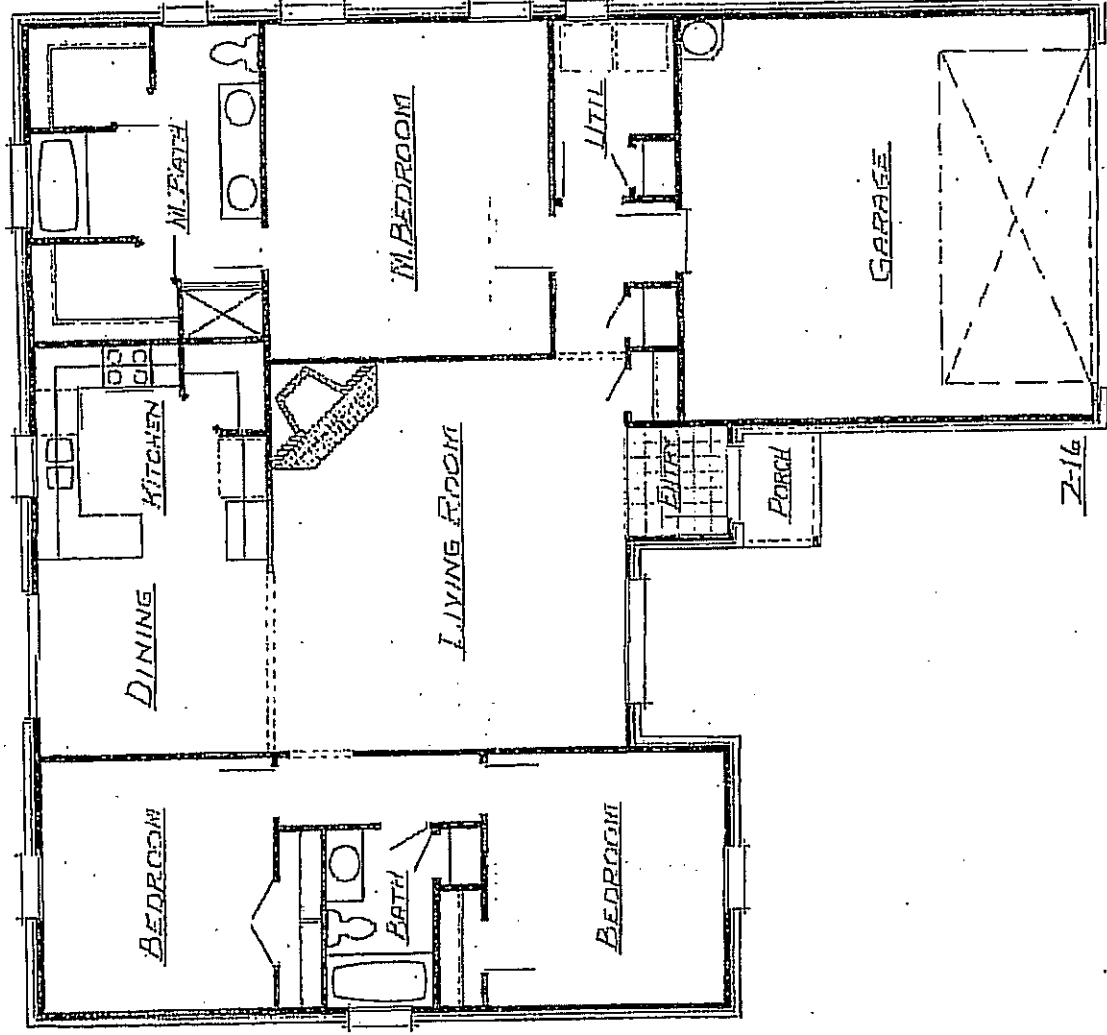

GRACE ADDITION

Plan	Price	Square Feet	Bed/Bath
S-17	\$149,900	1709	3/2
P-16	\$149,900	1656	3/2
Z	\$149,900	1600	3/2
BB	\$149,900	1600	3/2

Amenities;

Full Brick Exterior

Full sodded lawn

Landscaping

Tile

Granite countertops

Fireplace

2" Faux Wood Blinds

Stainless steel appliances

Refrigerator

1,709 Sq. Ft.

P-16 1,656 Sq.Ft.

1,600 Sq.Ft.

1,600 Sq.Ft.