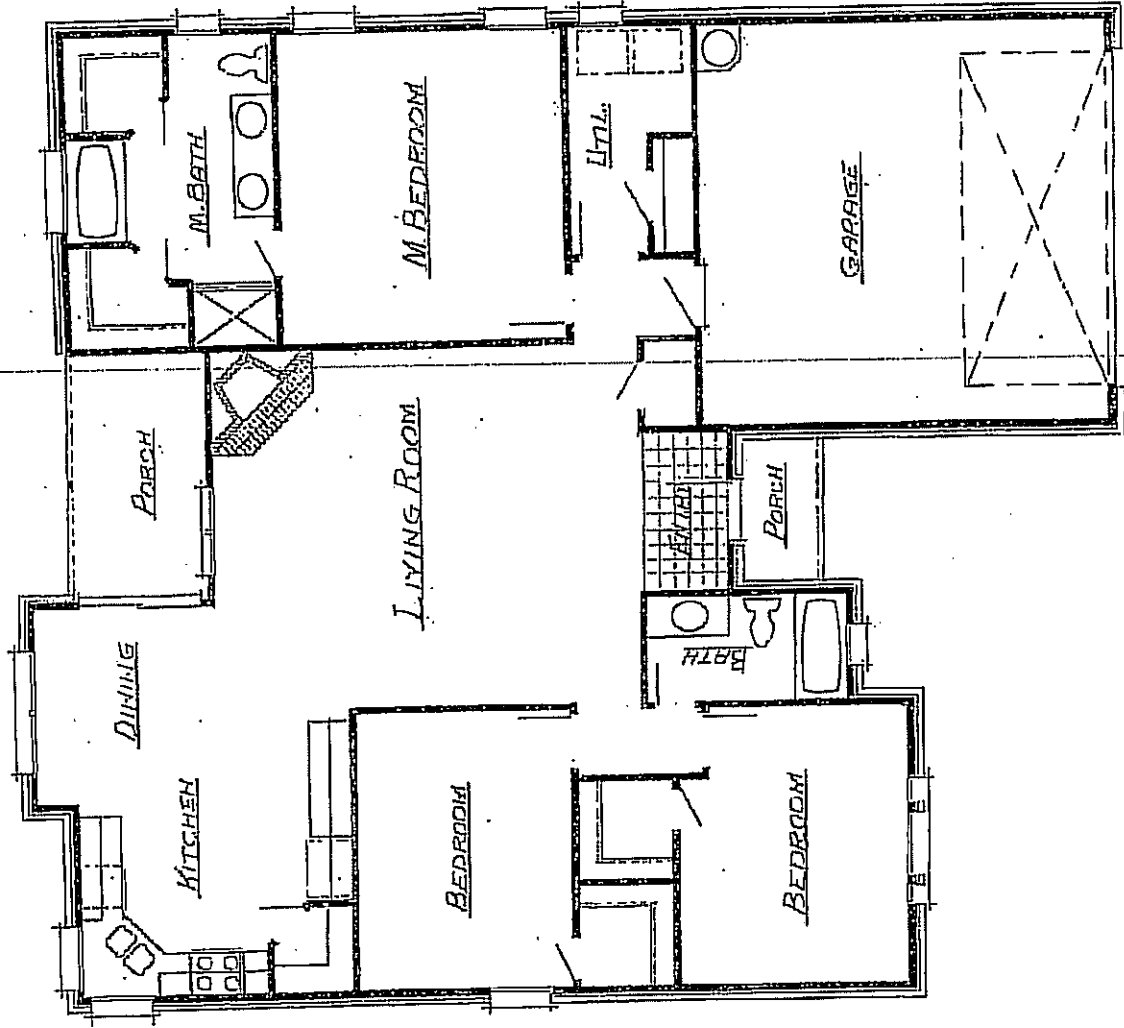

GRACE ADDITION

Plan	Price	Square Feet	Bed/Bath
S-17	\$149,900	1709	3/2
P-16	\$149,900	1656	3/2
Z	\$149,900	1600	3/2
BB	\$149,900	1600	3/2

Amenities;

Full Brick Exterior

Full sodded lawn

Landscaping

Tile

Granite countertops

Fireplace

2" Faux Wood Blinds

Stainless steel appliances

Refrigerator

1,709 Sq. Ft.

P-16 1,656 Sq.Ft.

1,600 Sq.Ft.

1,600 Sq.Ft.