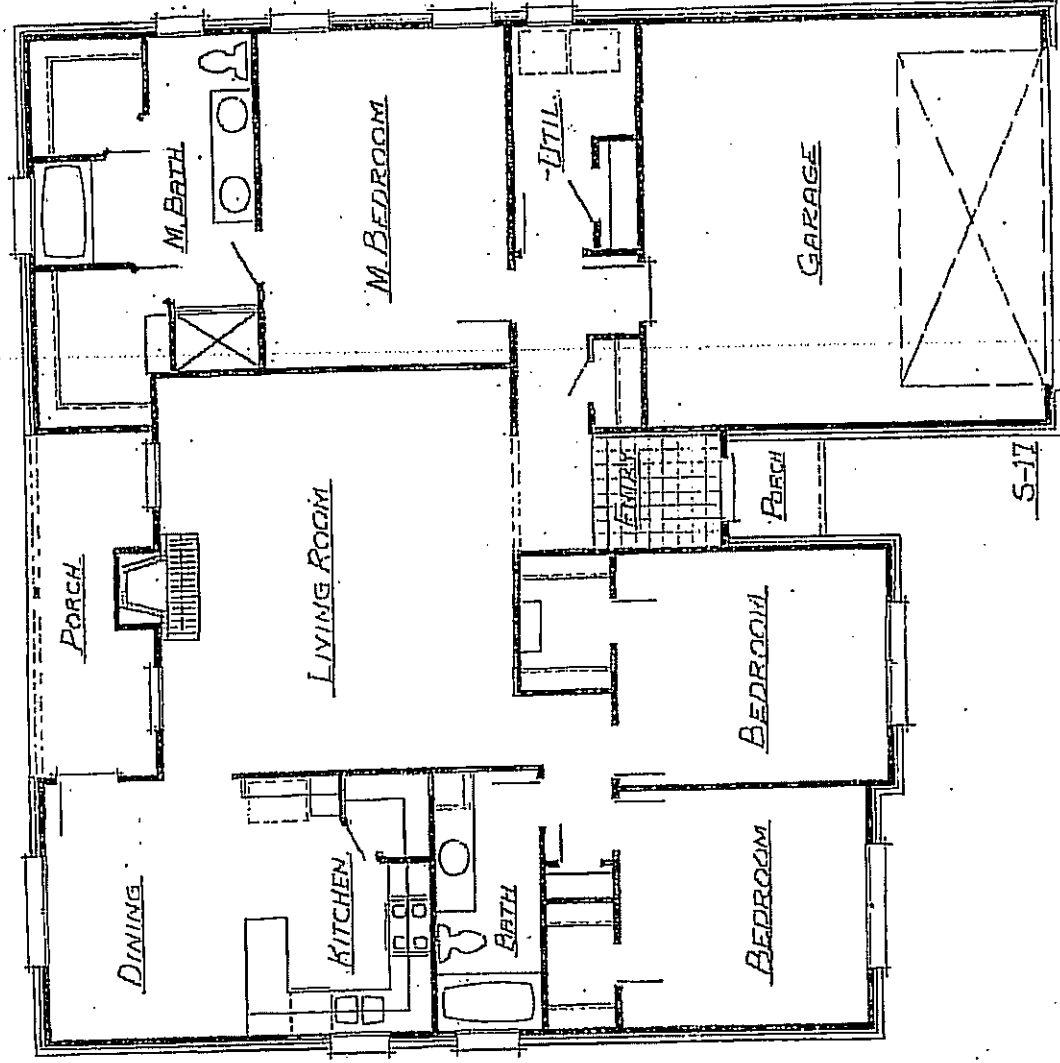

GRACE ADDITION

Plan	Price	Square Feet	Bed/Bath
S-17	\$149,900	1709	3/2
P-16	\$149,900	1656	3/2
Z	\$149,900	1600	3/2
BB	\$149,900	1600	3/2

Amenities;

Full Brick Exterior

Full sodded lawn

Landscaping

Tile

Granite countertops

Fireplace

2" Faux Wood Blinds

Stainless steel appliances

Refrigerator

1,709 Sq. Ft.

P-16 1,656 Sq.Ft.

1,600 Sq.Ft.

1,600 Sq.Ft.