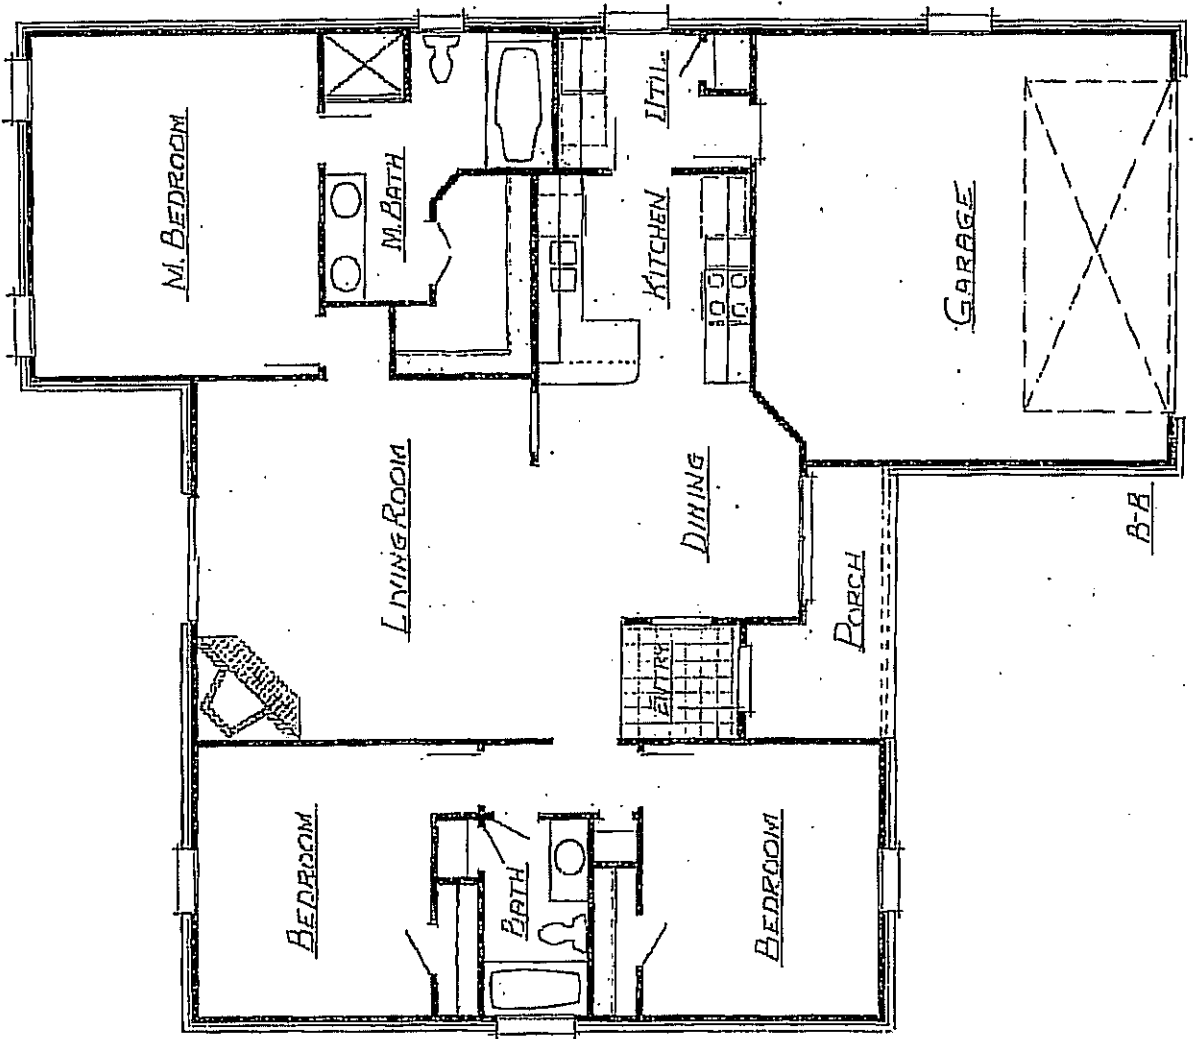

GRACE ADDITION

Plan	Price	Square Feet	Bed/Bath
S-17	\$149,900	1709	3/2
P-16	\$149,900	1656	3/2
Z	\$149,900	1600	3/2
BB	\$149,900	1600	3/2

Amenities;

Full Brick Exterior

Full sodded lawn

Landscaping

Tile

Granite countertops

Fireplace

2" Faux Wood Blinds

Stainless steel appliances

Refrigerator

1,709 Sq. Ft.

P-16 1,656 Sq.Ft.

1,600 Sq.Ft.

1,600 Sq.Ft.